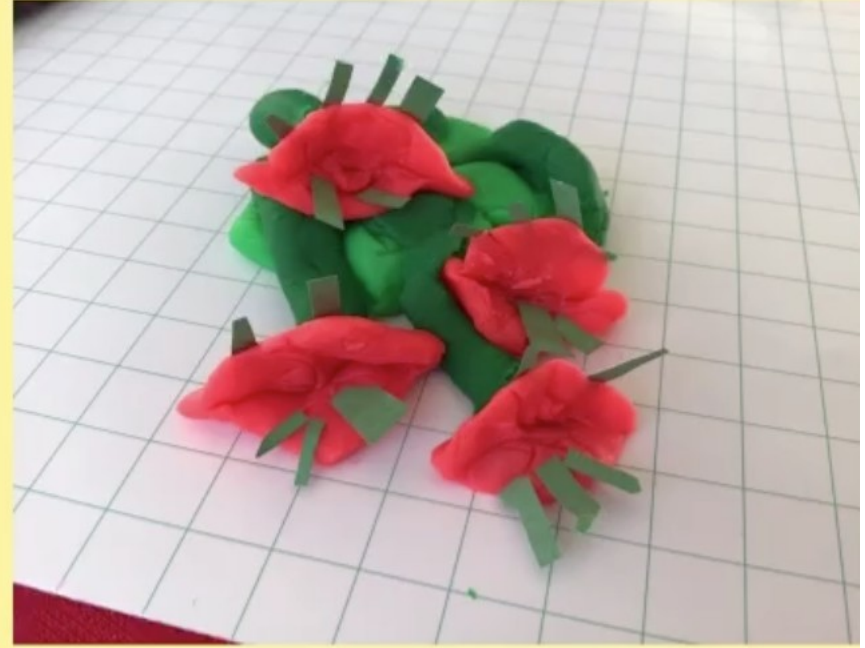

Habitat: rainforest

Plant Name: treedom

Create your improved design and test it

Put a picture or video [here](#) of your improved design.

Test it Old speed from paper

Test Speed (measure how fast went)

Test 1

5 seconds

bouncy ball

The bouncy ball was too heavy.

Test 2

3 seconds

ice cream cone

Went faster than ball because it's lighter.

Test 3

1 second

nerf dart

The dart was lighter than bouncy ball.

Test 2

2 seconds

2 grapes in each cup

**went a little faster and smoother
and landed flat**

Test 3

1.5 seconds

4 grapes in each cup

**it went even faster and
smoother**